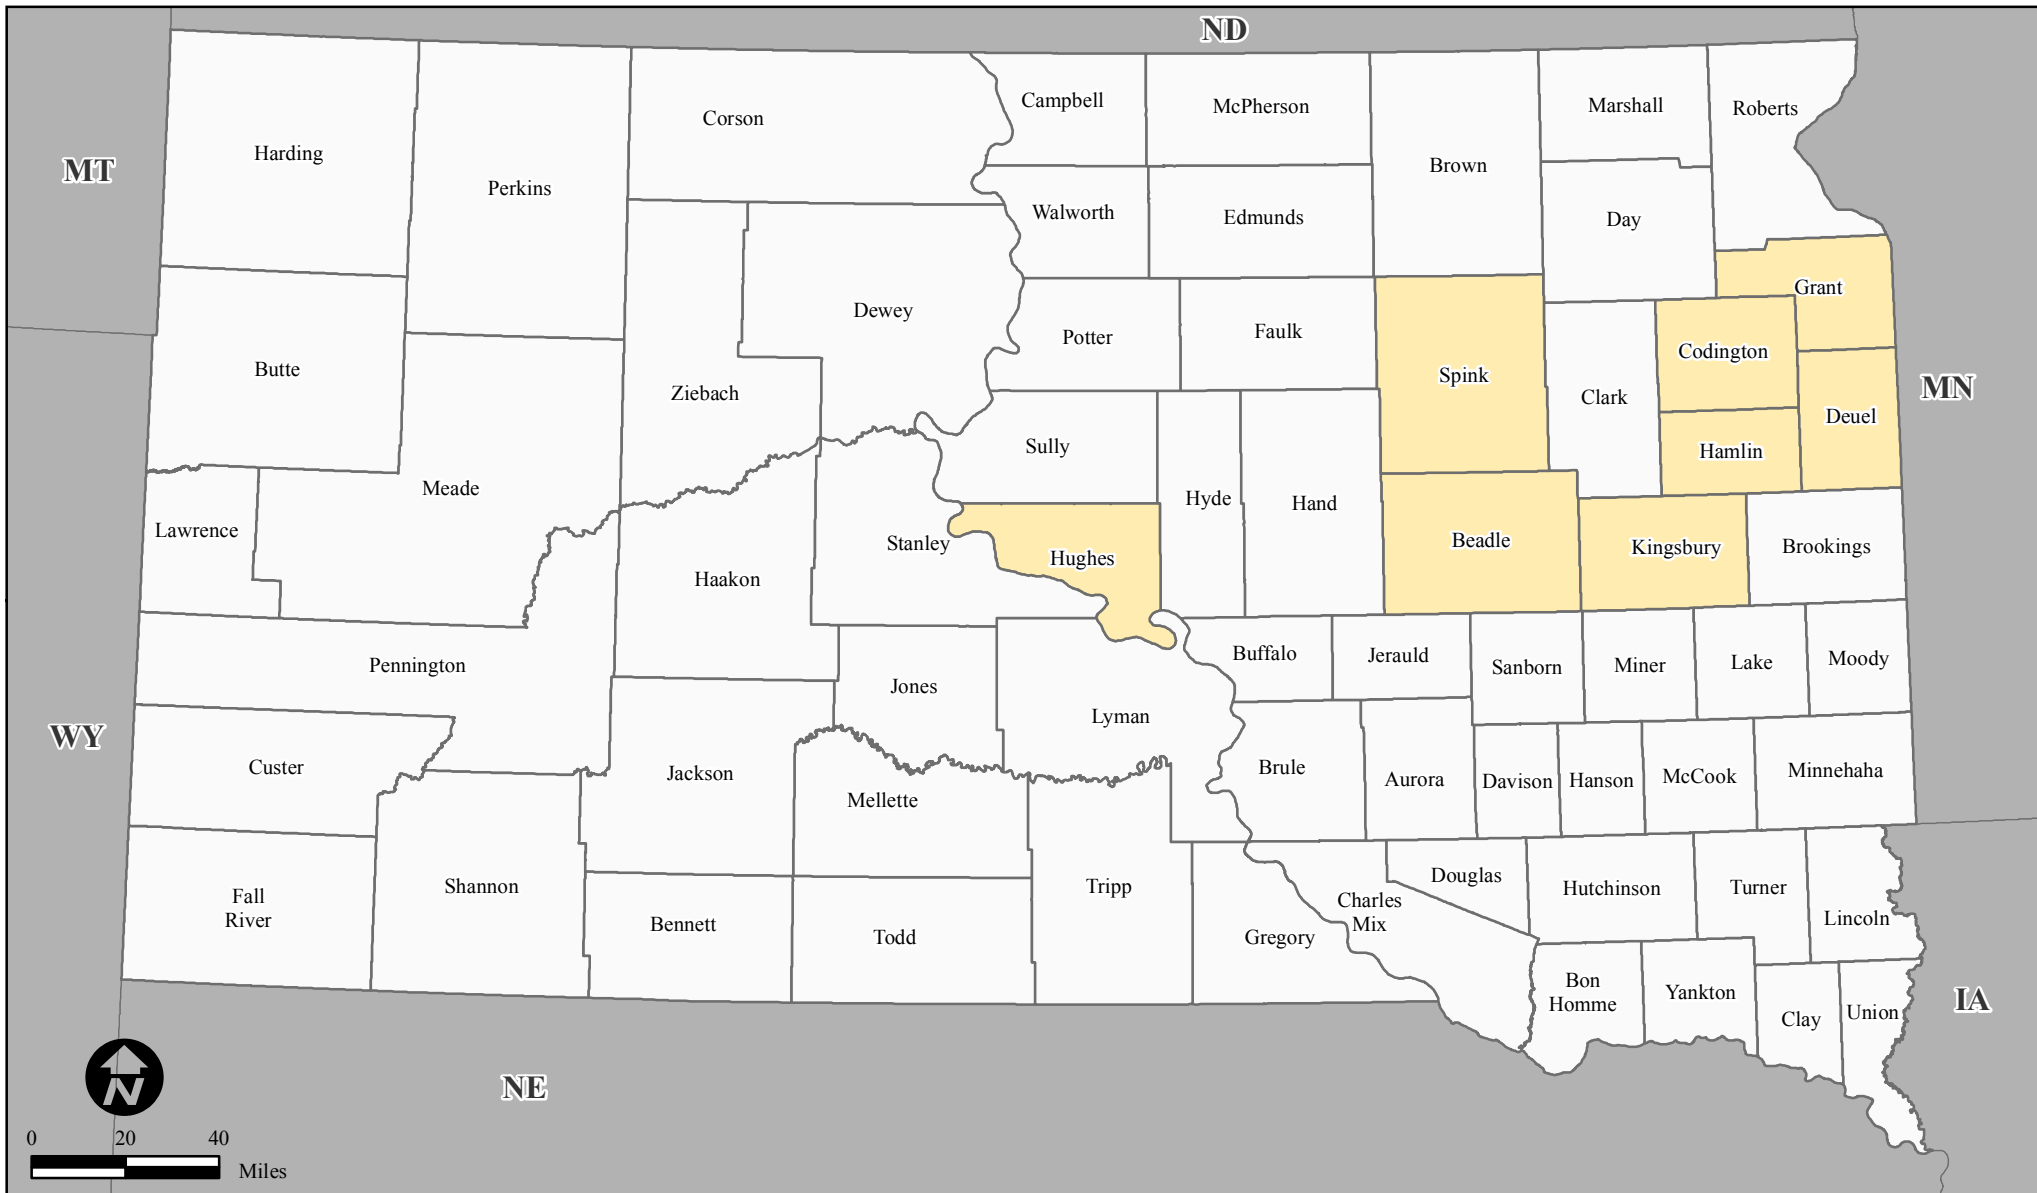

FEMA-4137-DR, South Dakota Disaster Declaration as of 08/27/2013

Location Map

Designated Counties

- No Designation
- Public Assistance

All counties in the State of South Dakota are eligible to apply for assistance under the Hazard Mitigation Grant Program.