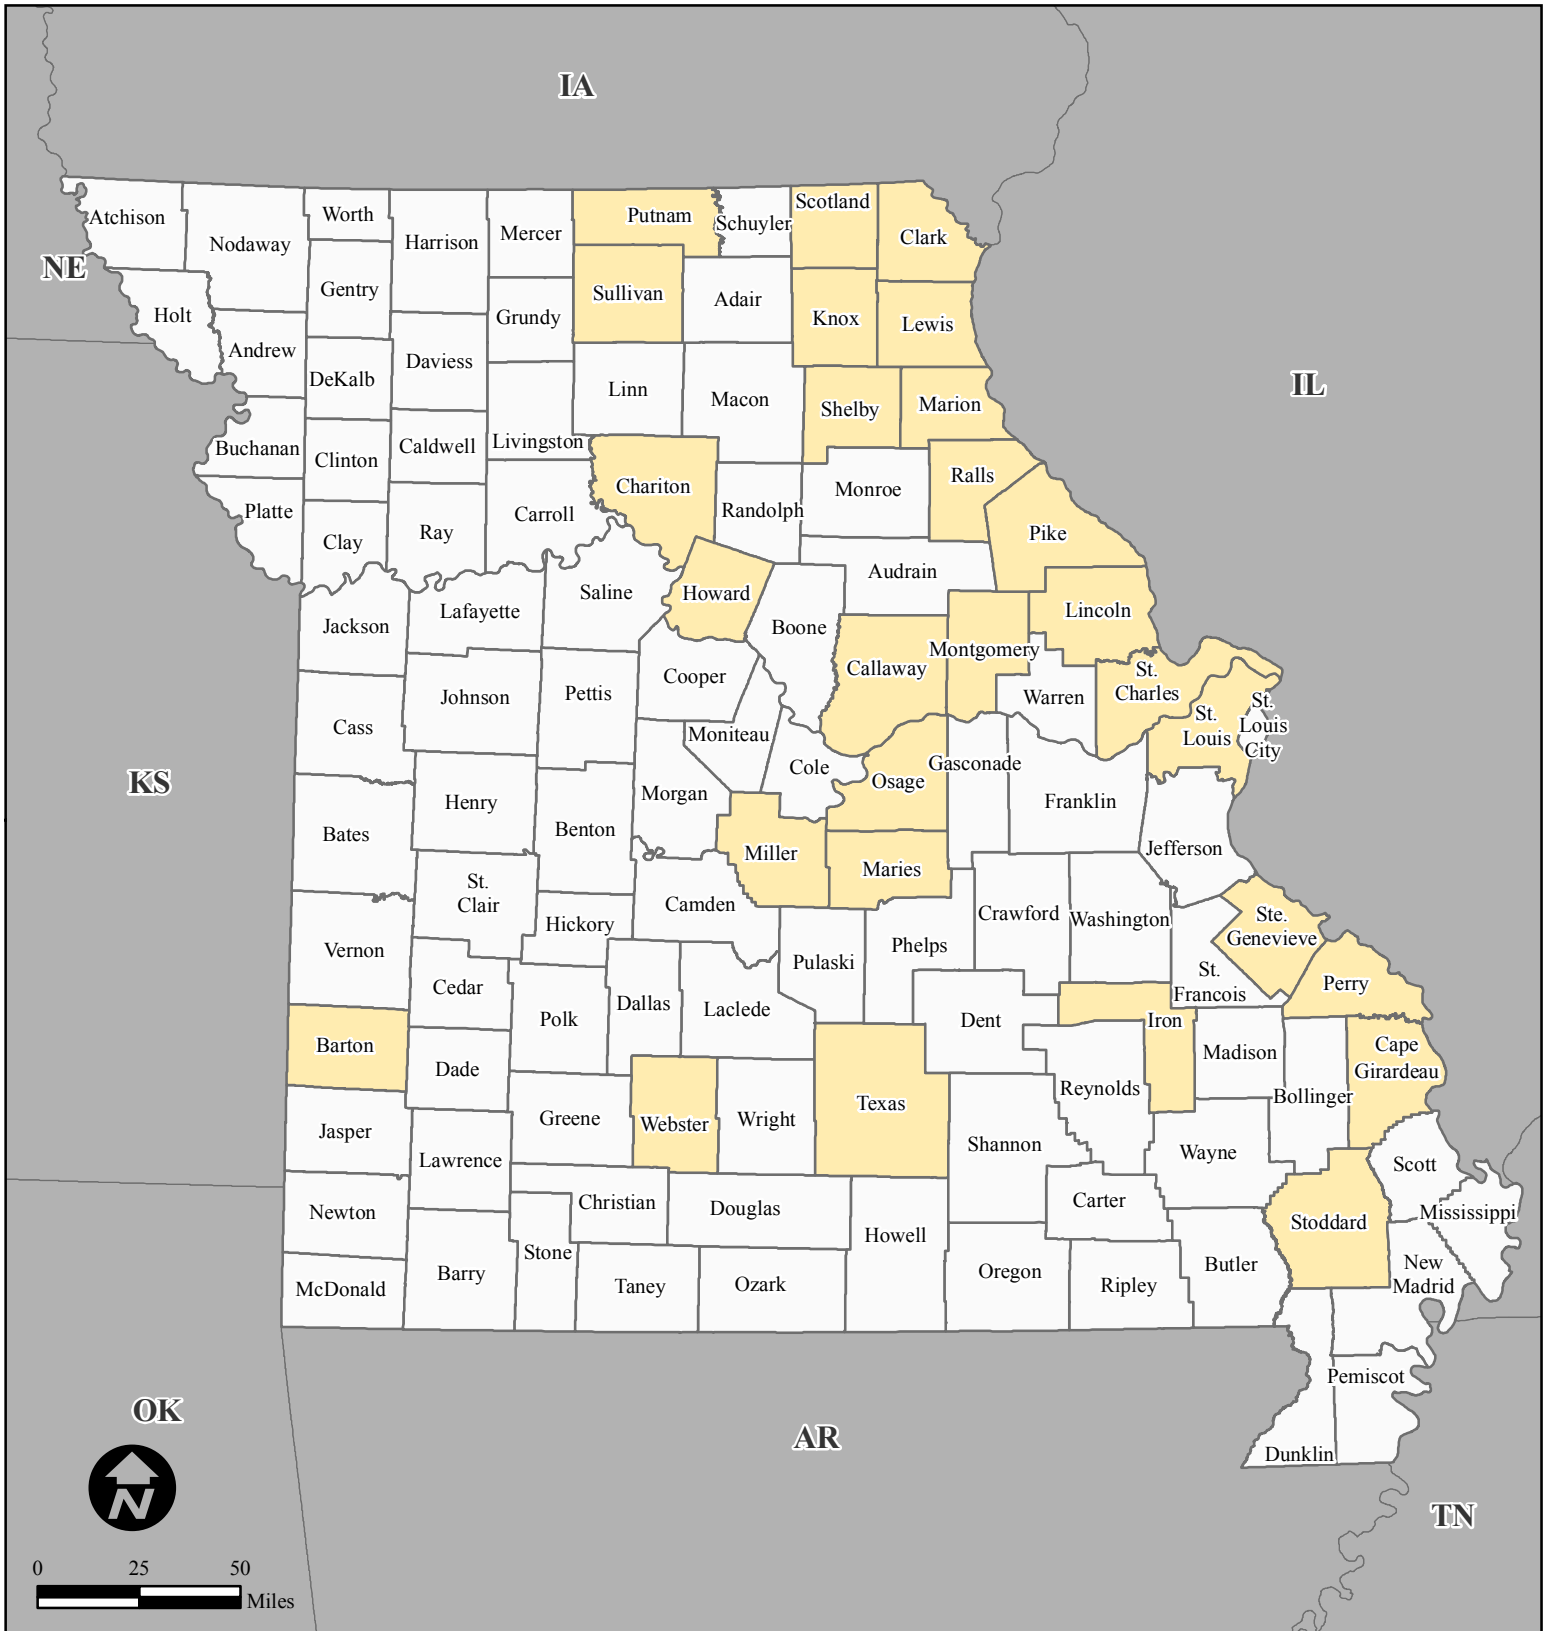

FEMA-4130-DR, Missouri Disaster Declaration as of 08/05/2013

OK

Location Map

Designated Counties

- No Designation
- Public Assistance

FEMA

All counties in the State of Missouri are eligible to apply for assistance under the Hazard Mitigation Grant Program.