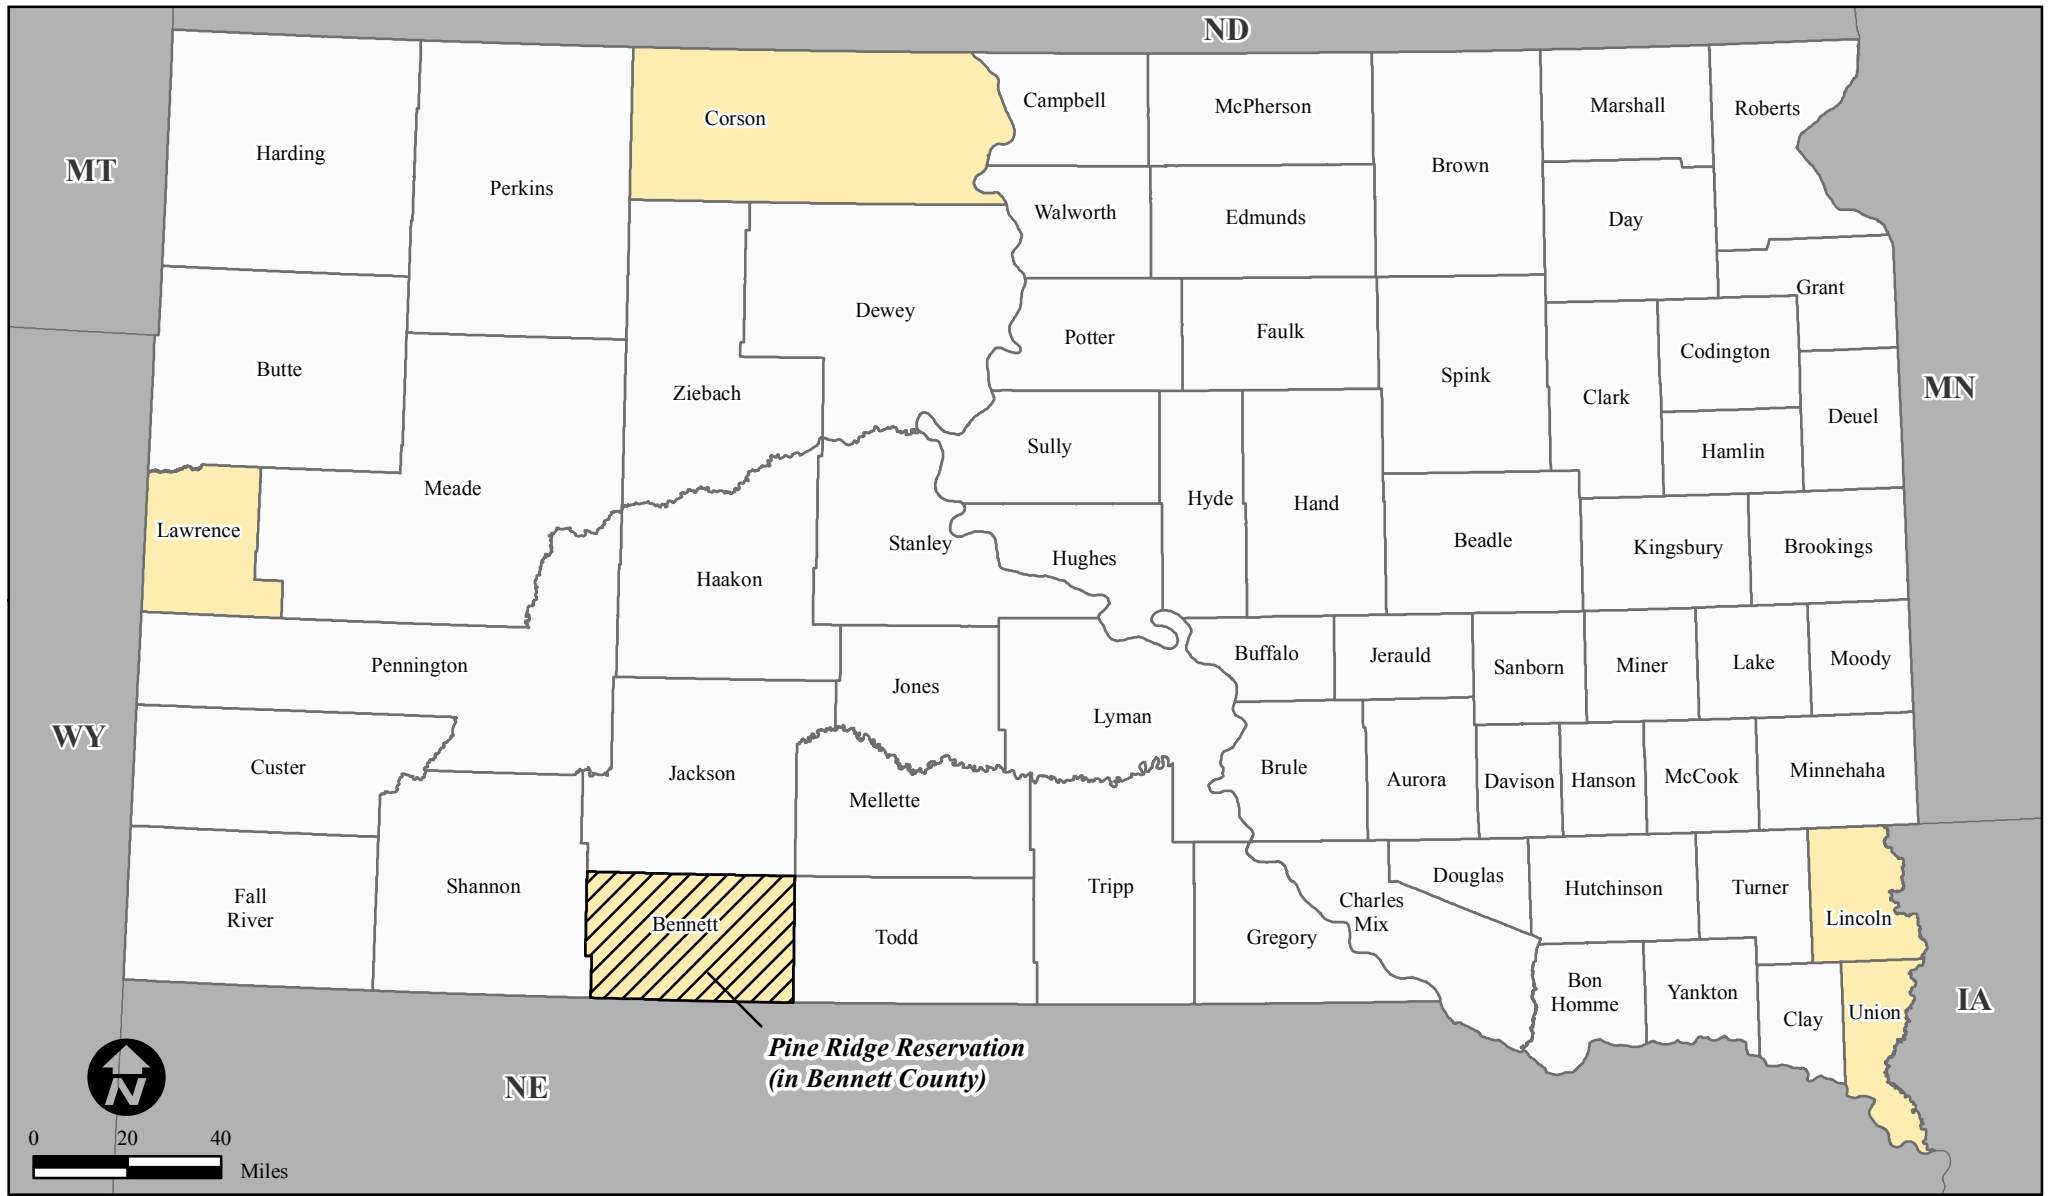

# FEMA-4125-DR, South Dakota Disaster Declaration as of 06/28/2013

*Pine Ridge Reservation  
(in Bennett County)*

### Location Map

**Designated Counties**

- No Designation
- Public Assistance
- Indian Reservation - Public Assistance

*All counties and Indian Tribes in the State of South Dakota are eligible to apply for assistance under the Hazard Mitigation Grant Program.*