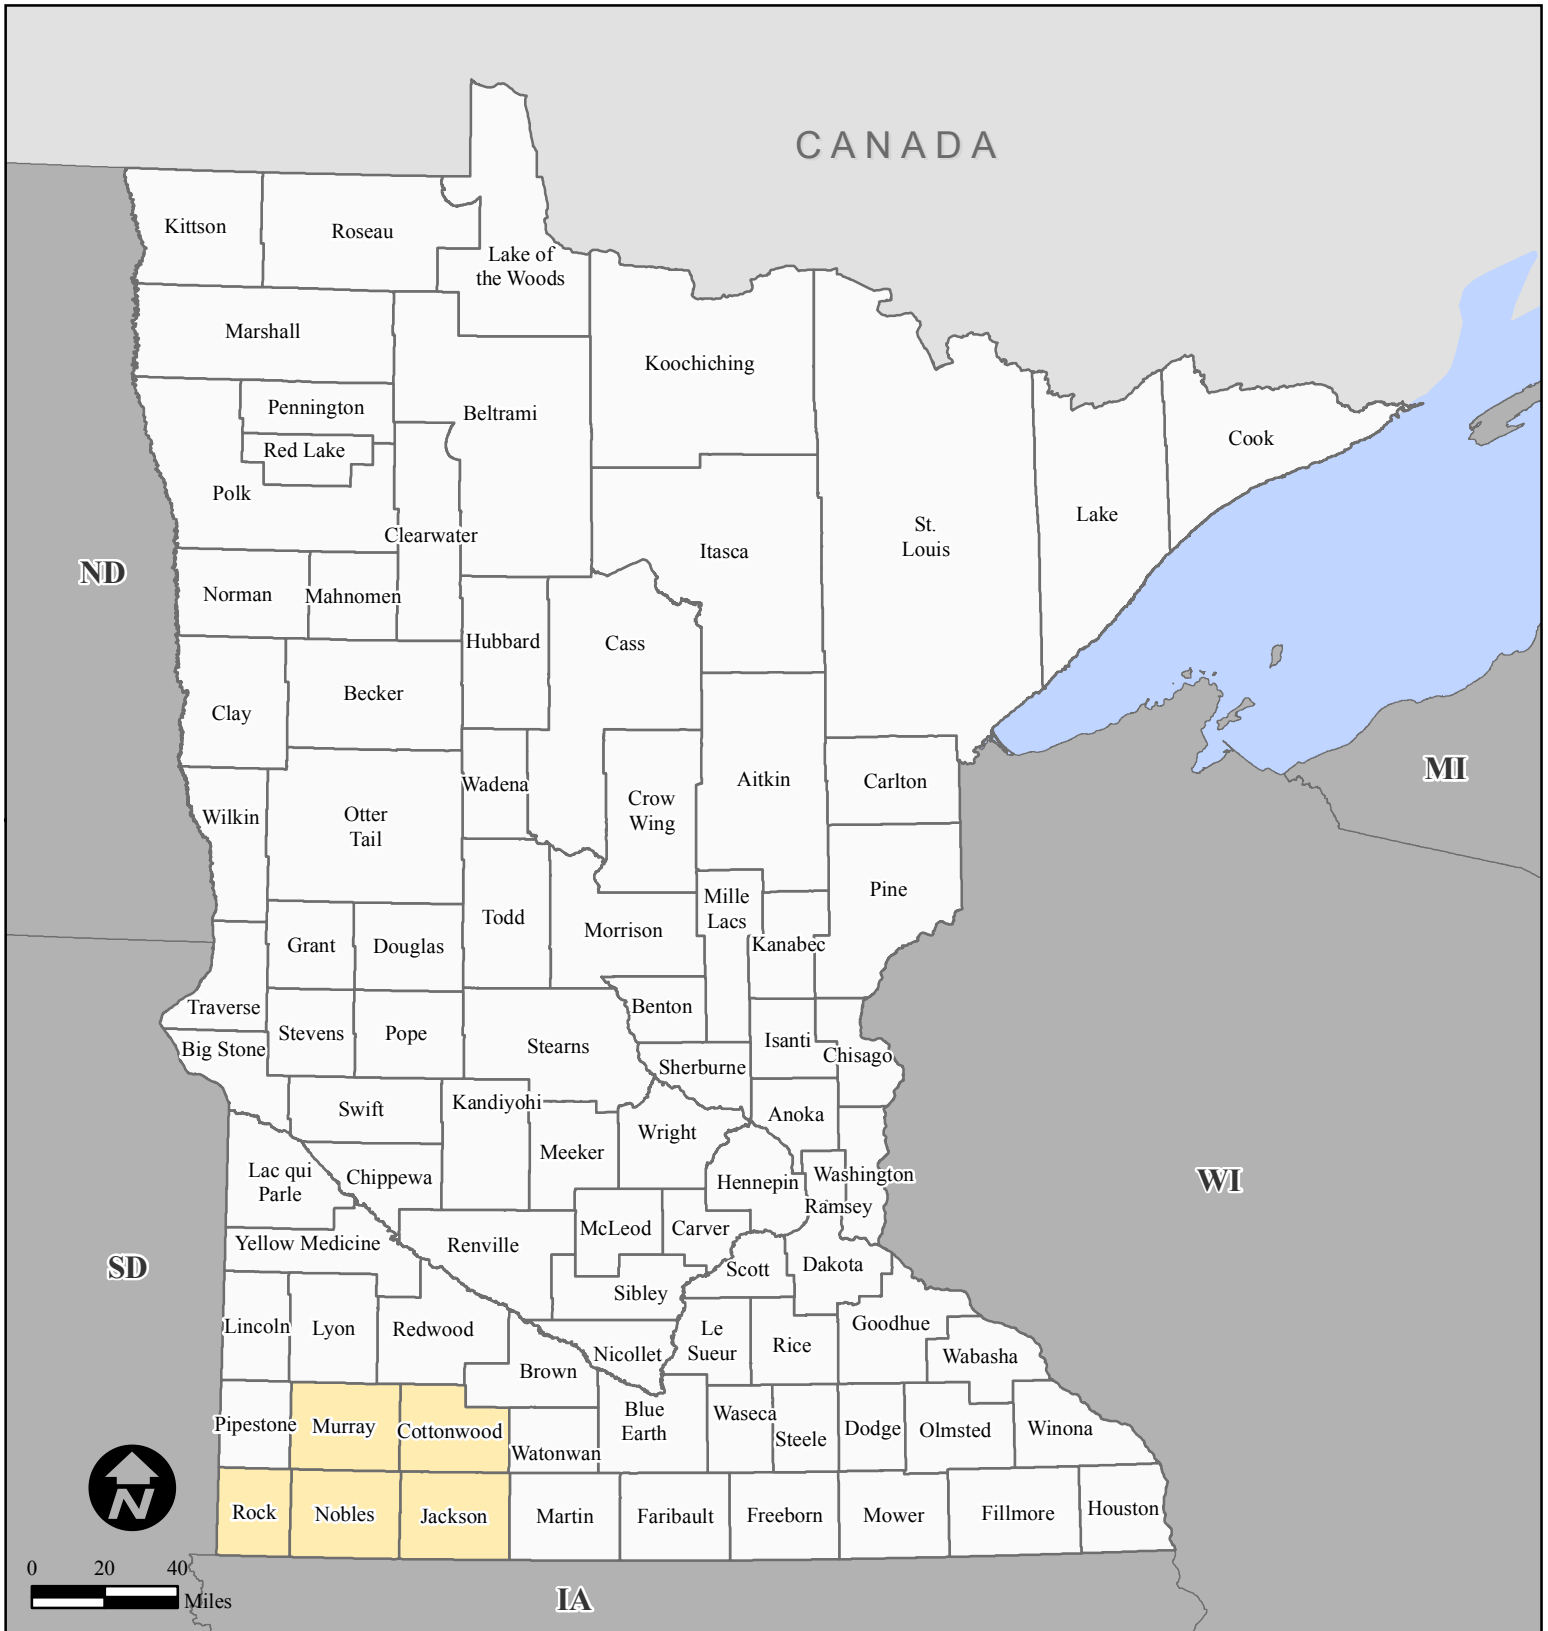

FEMA-4113-DR, Minnesota Disaster Declaration as of 05/03/2013

Location Map

Designated Counties

- No Designation
- Public Assistance

All counties in the State of Minnesota are eligible for Hazard Mitigation