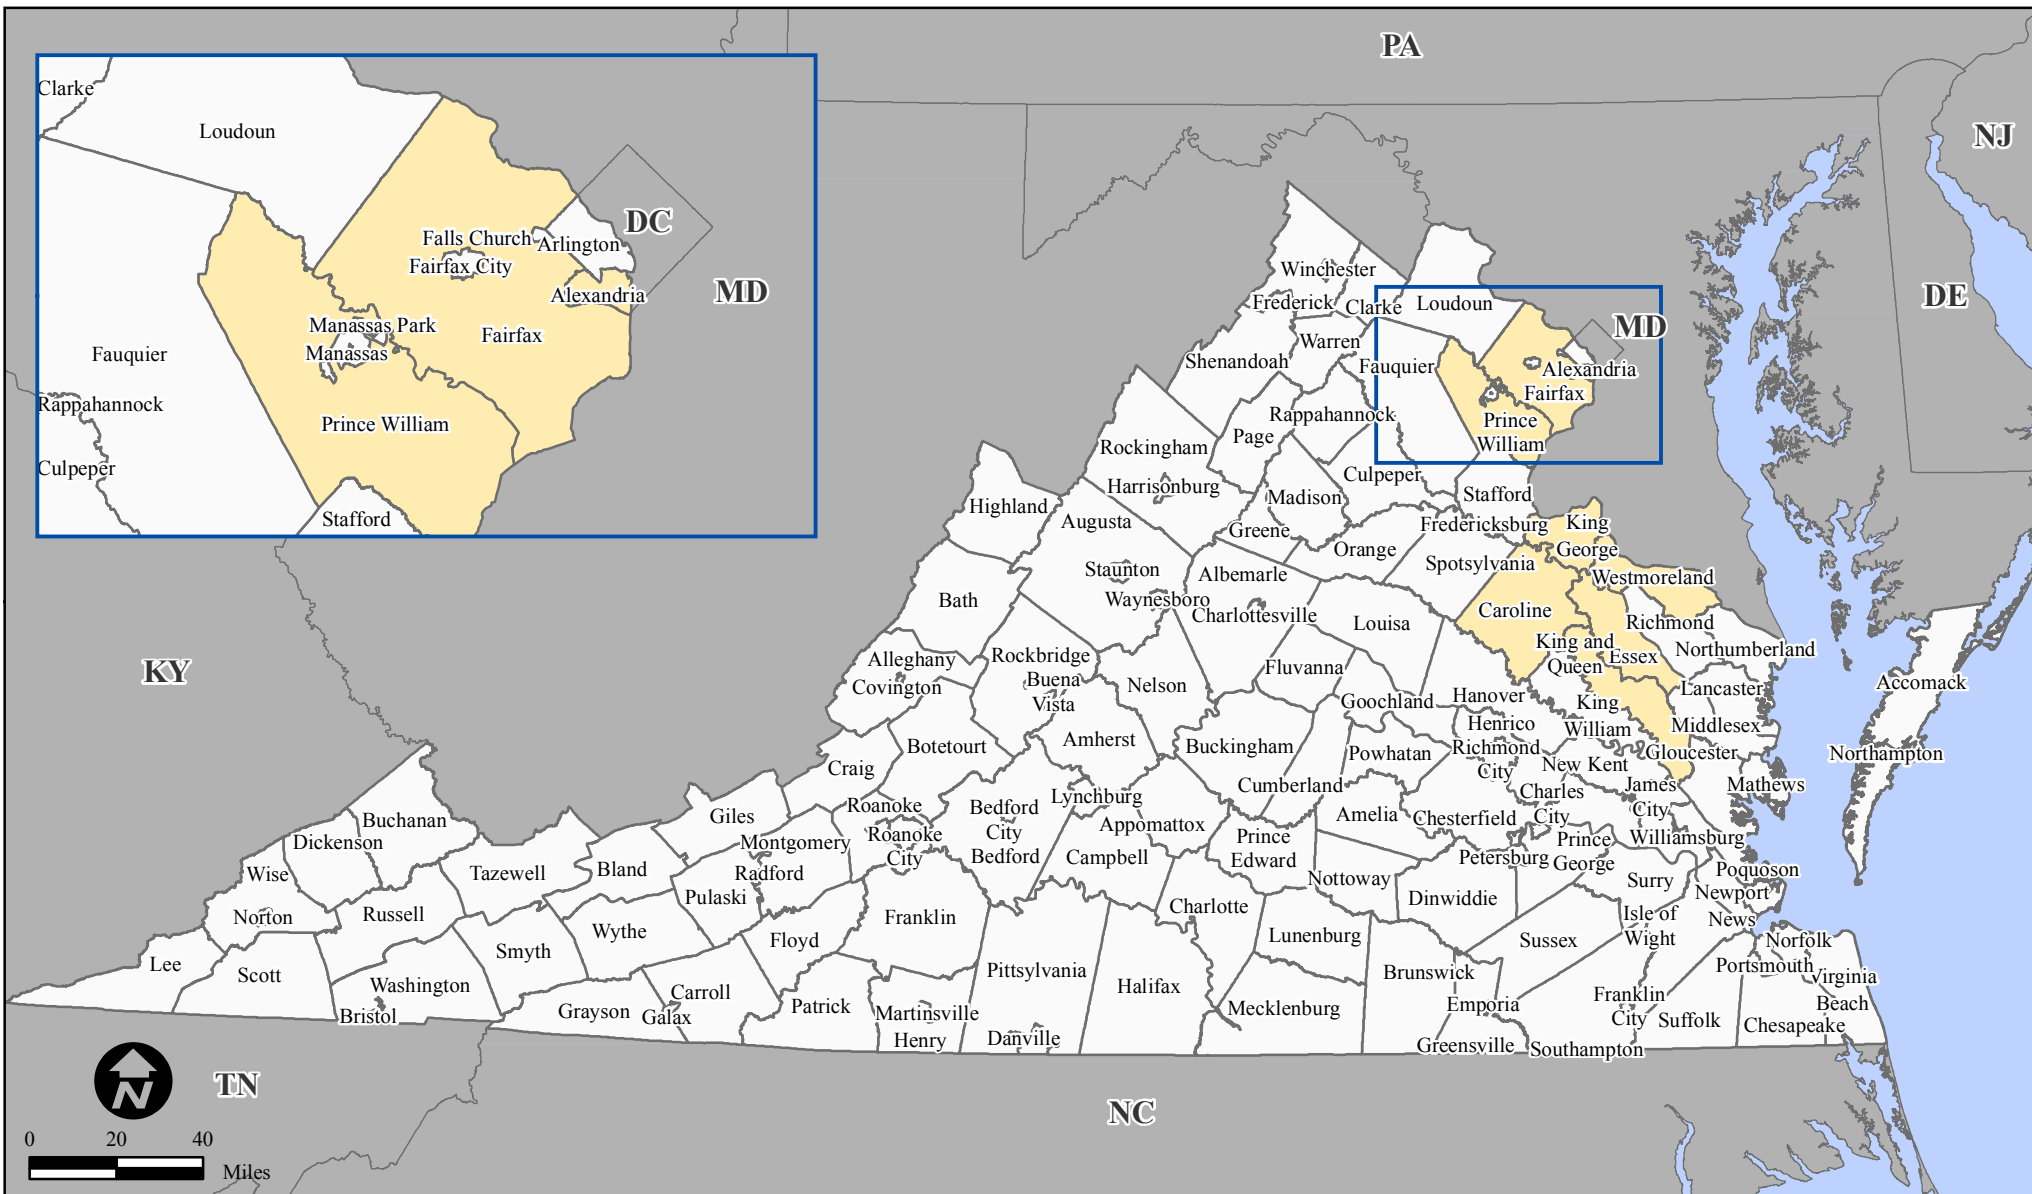

FEMA-4045-DR, Virginia Disaster Declaration as of 11/17/2011

Location Map

Designated Counties

- No Designation
- Public Assistance

FEMA

MS-CI-AE-EG

Mapping and Analysis Center

11/18/11 -- 9:10 AM EST