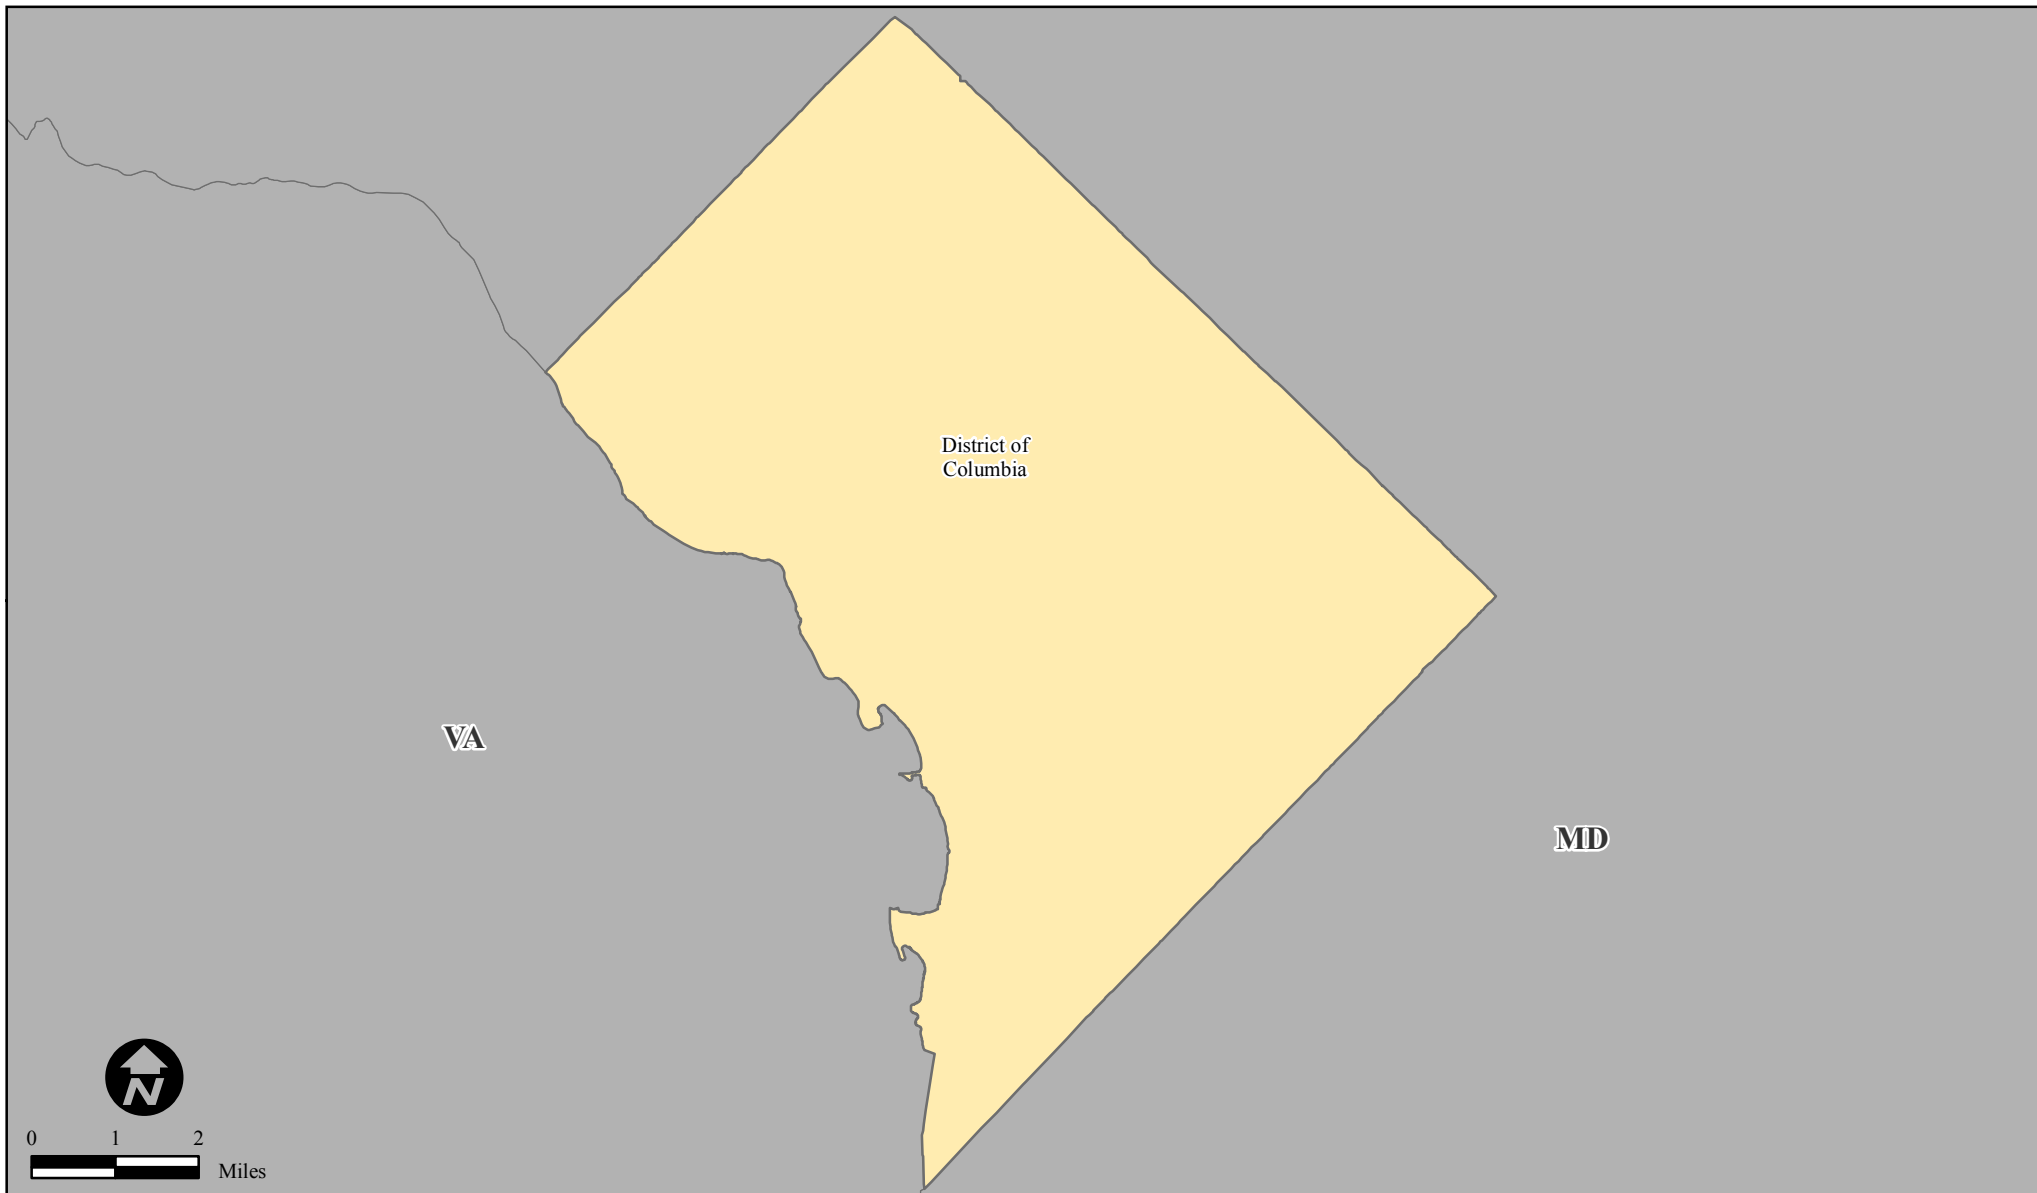

FEMA-4044-DR, District of Columbia Disaster Declaration as of 11/08/2011

Location Map

Designated Counties

 Public Assistance

FEMA

MS-CI-AE-EG

Mapping and Analysis Center

11/08/11 -- 4:33 PM EST