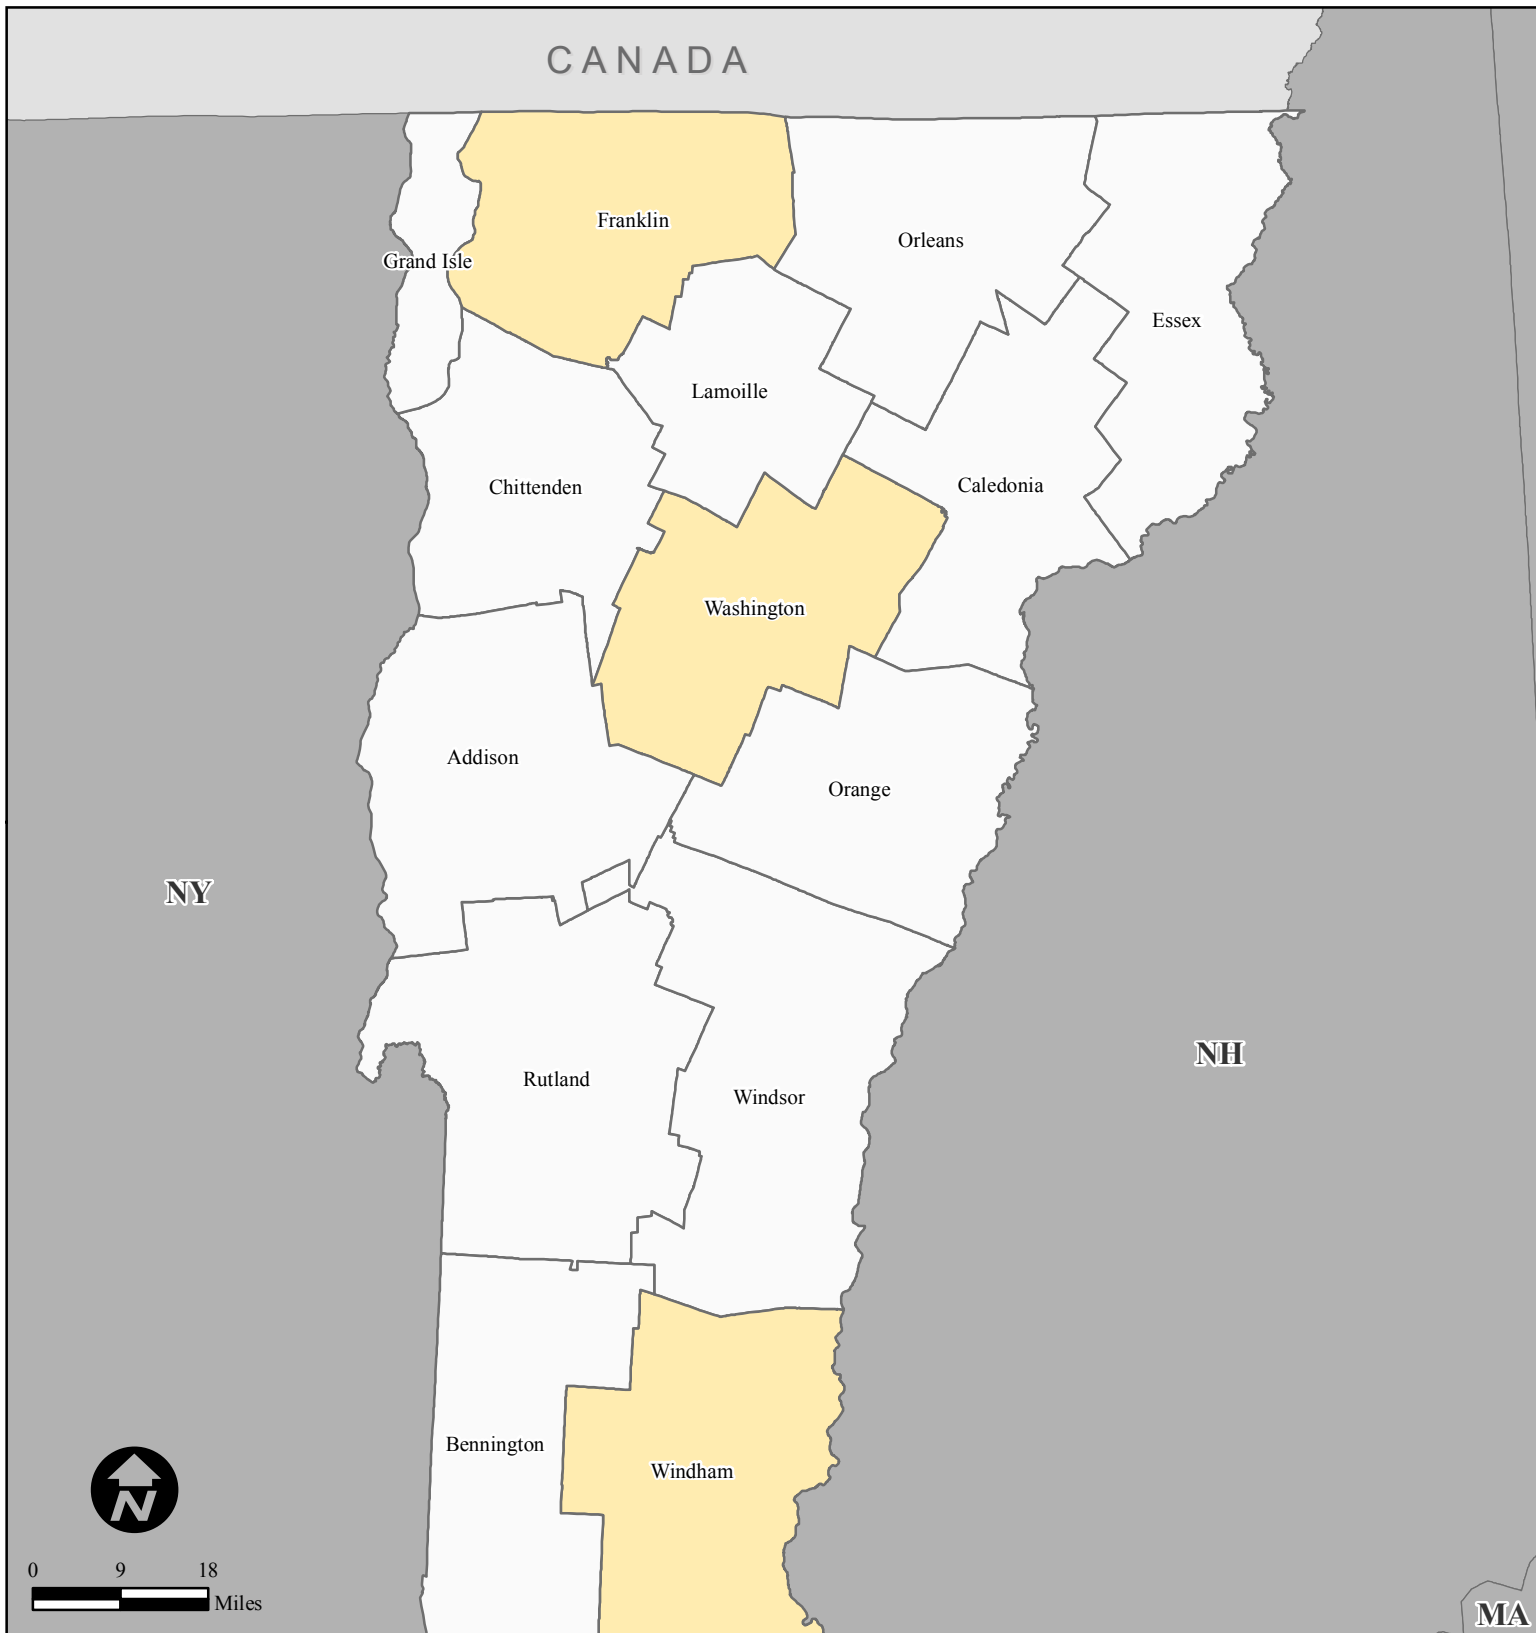

FEMA-4043-DR, Vermont Disaster Declaration as of 11/08/2011

NY

NH

MA

0 9 18 Miles

Location Map

Designated Counties

- No Designation
- Public Assistance

All counties in the State of Vermont are eligible to apply for assistance under the Hazard Mitigation Grant Program.

FEMA

MS-CI-AE-EG

Mapping and Analysis Center

11/08/11 -- 13:03 PM EST

Source: Disaster Federal Registry Notice
11/08/2011