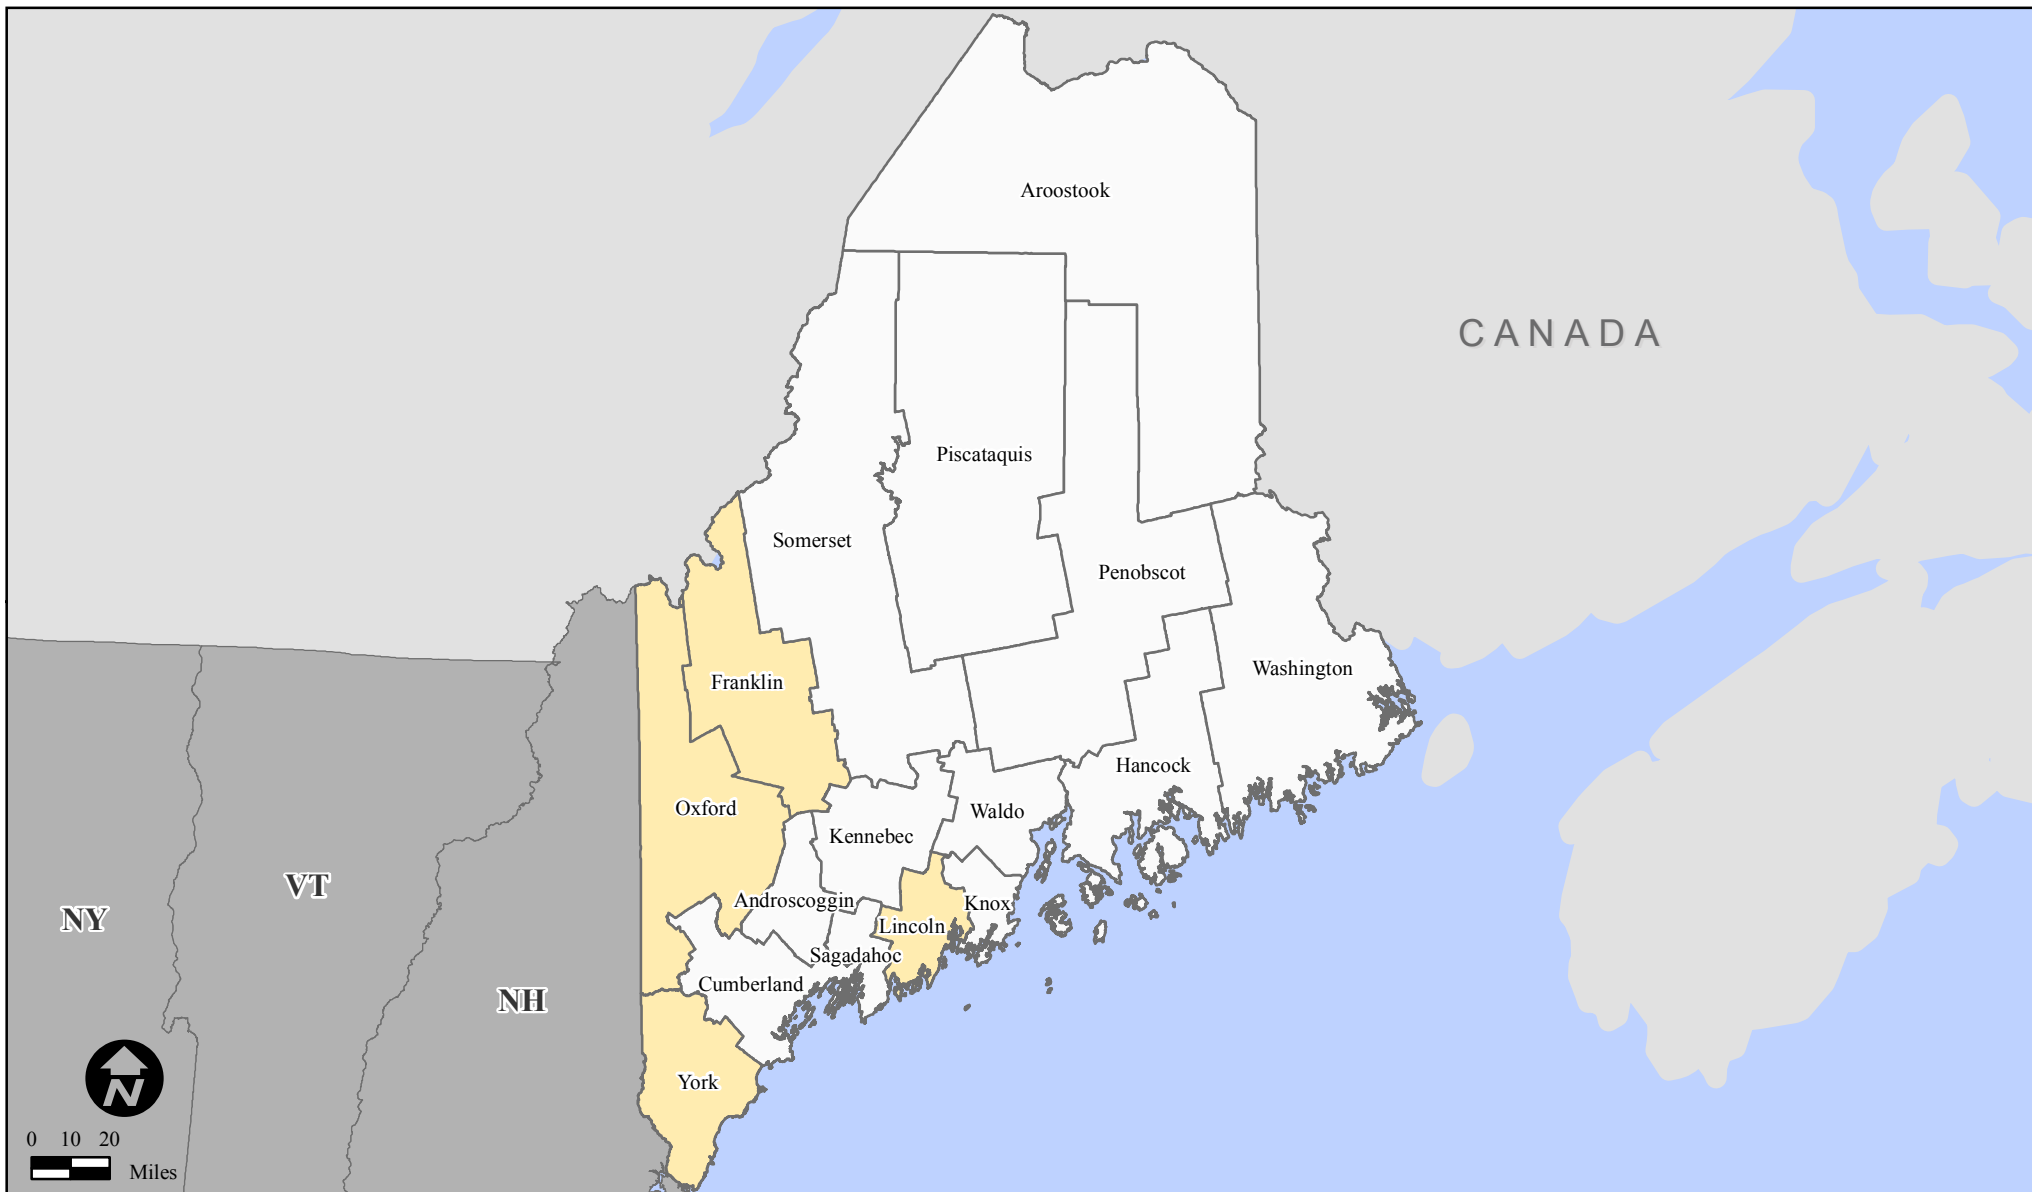

FEMA-4032-DR, Maine Disaster Declaration as of 09/23/2011

Location Map

Designated Counties

-  No Designation
-  Public Assistance

All counties and in the State of Maine are eligible to apply for assistance under the Hazard Mitigation Grant Program.