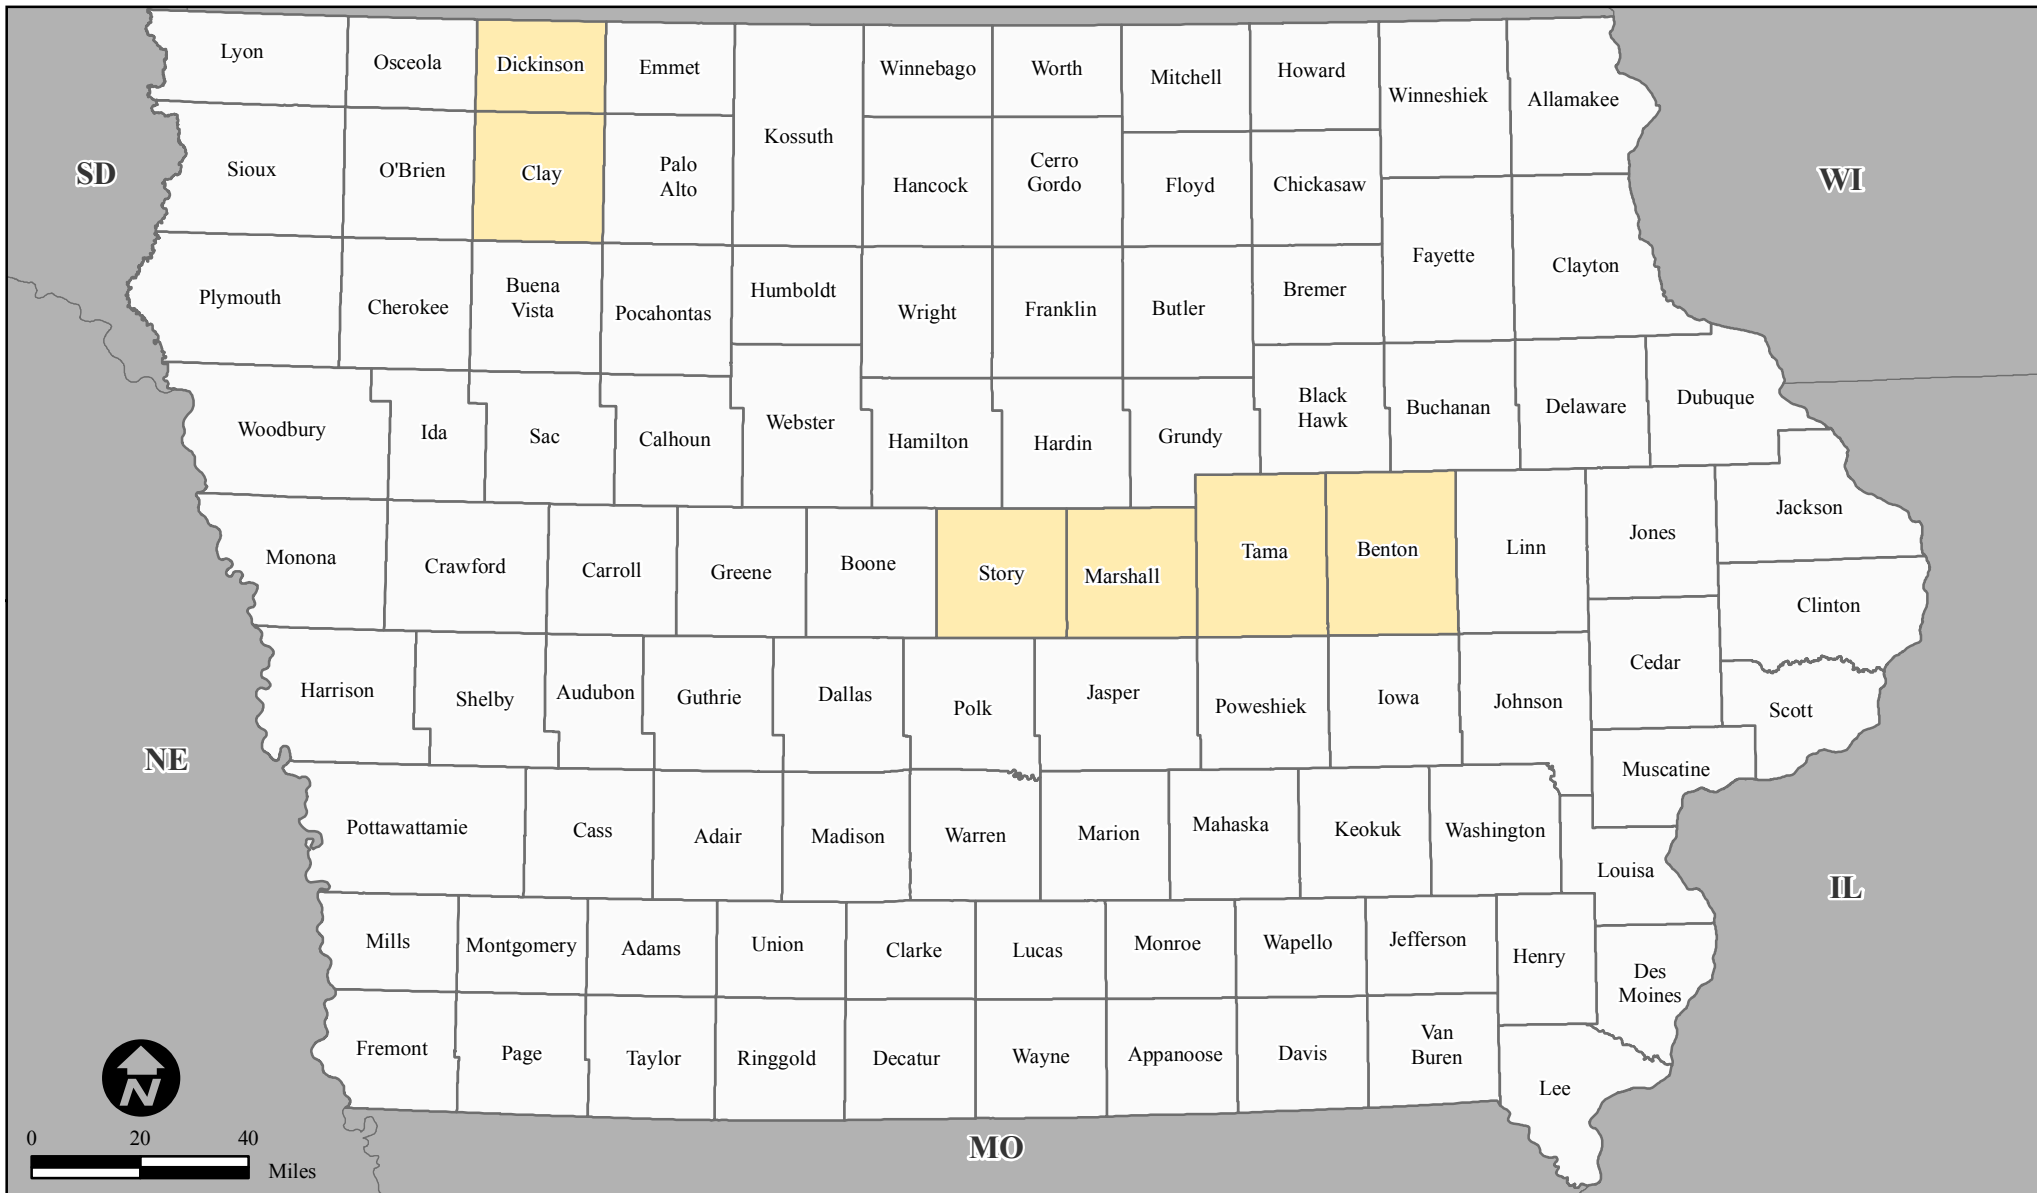

FEMA-4016-DR, Iowa Disaster Declaration as of 08/24/2011

0 20 40
Miles

Location Map

Designated Counties

- No Designation
- Public Assistance

All counties in the State of Iowa are eligible to apply for assistance under the Hazard Mitigation Grant Program.

FEMA

ITS Mapping & Analysis Center
Washington, DC
09/08/11 -- 15:34 PM EST

Source: Disaster Federal Registry Notice
08/24/2011