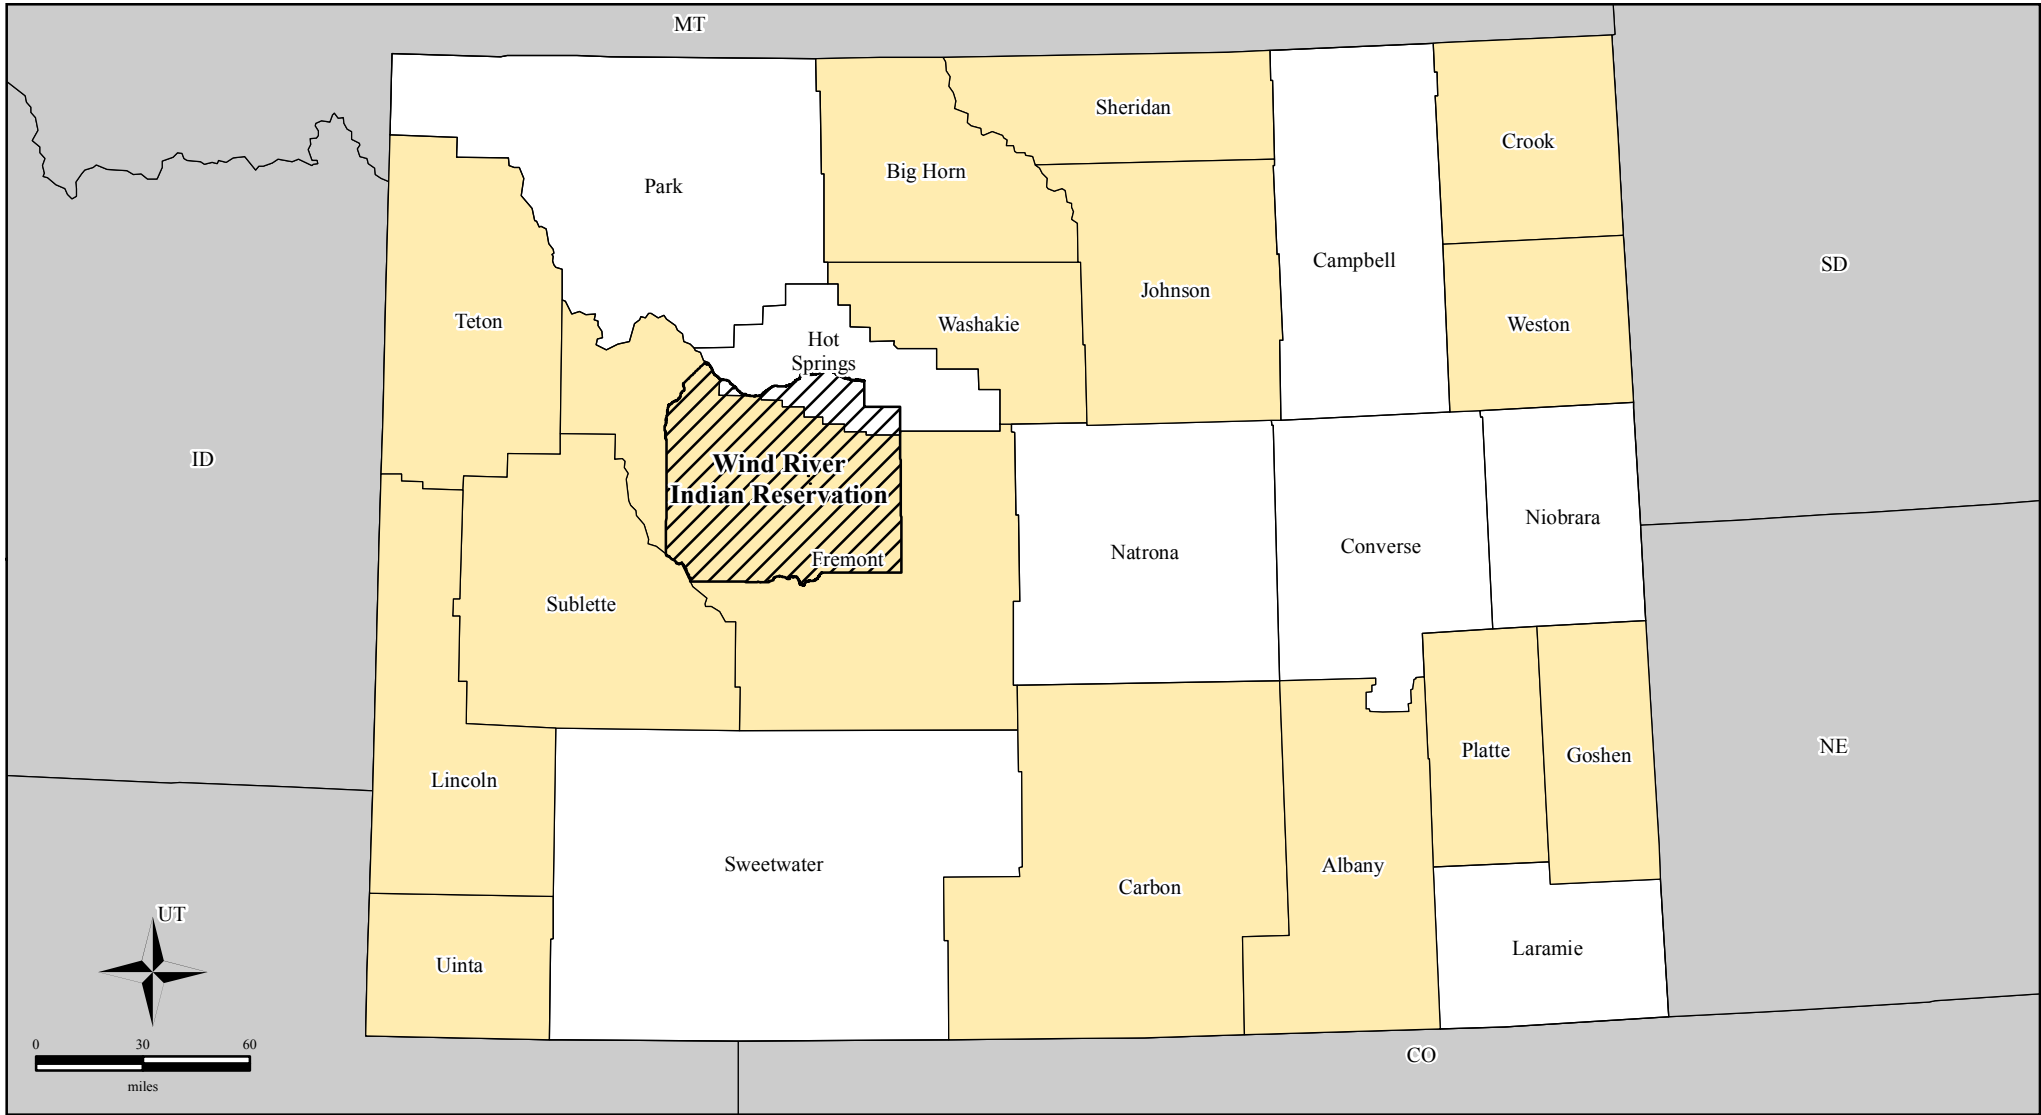

FEMA-4007-DR, Wyoming

Disaster Declaration as of 07/22/2011

Location Map

Legend

Designated Counties

- Public Assistance
- No Designation
- Public Assistance, Indian Reservation

All counties are eligible for Hazard Mitigation