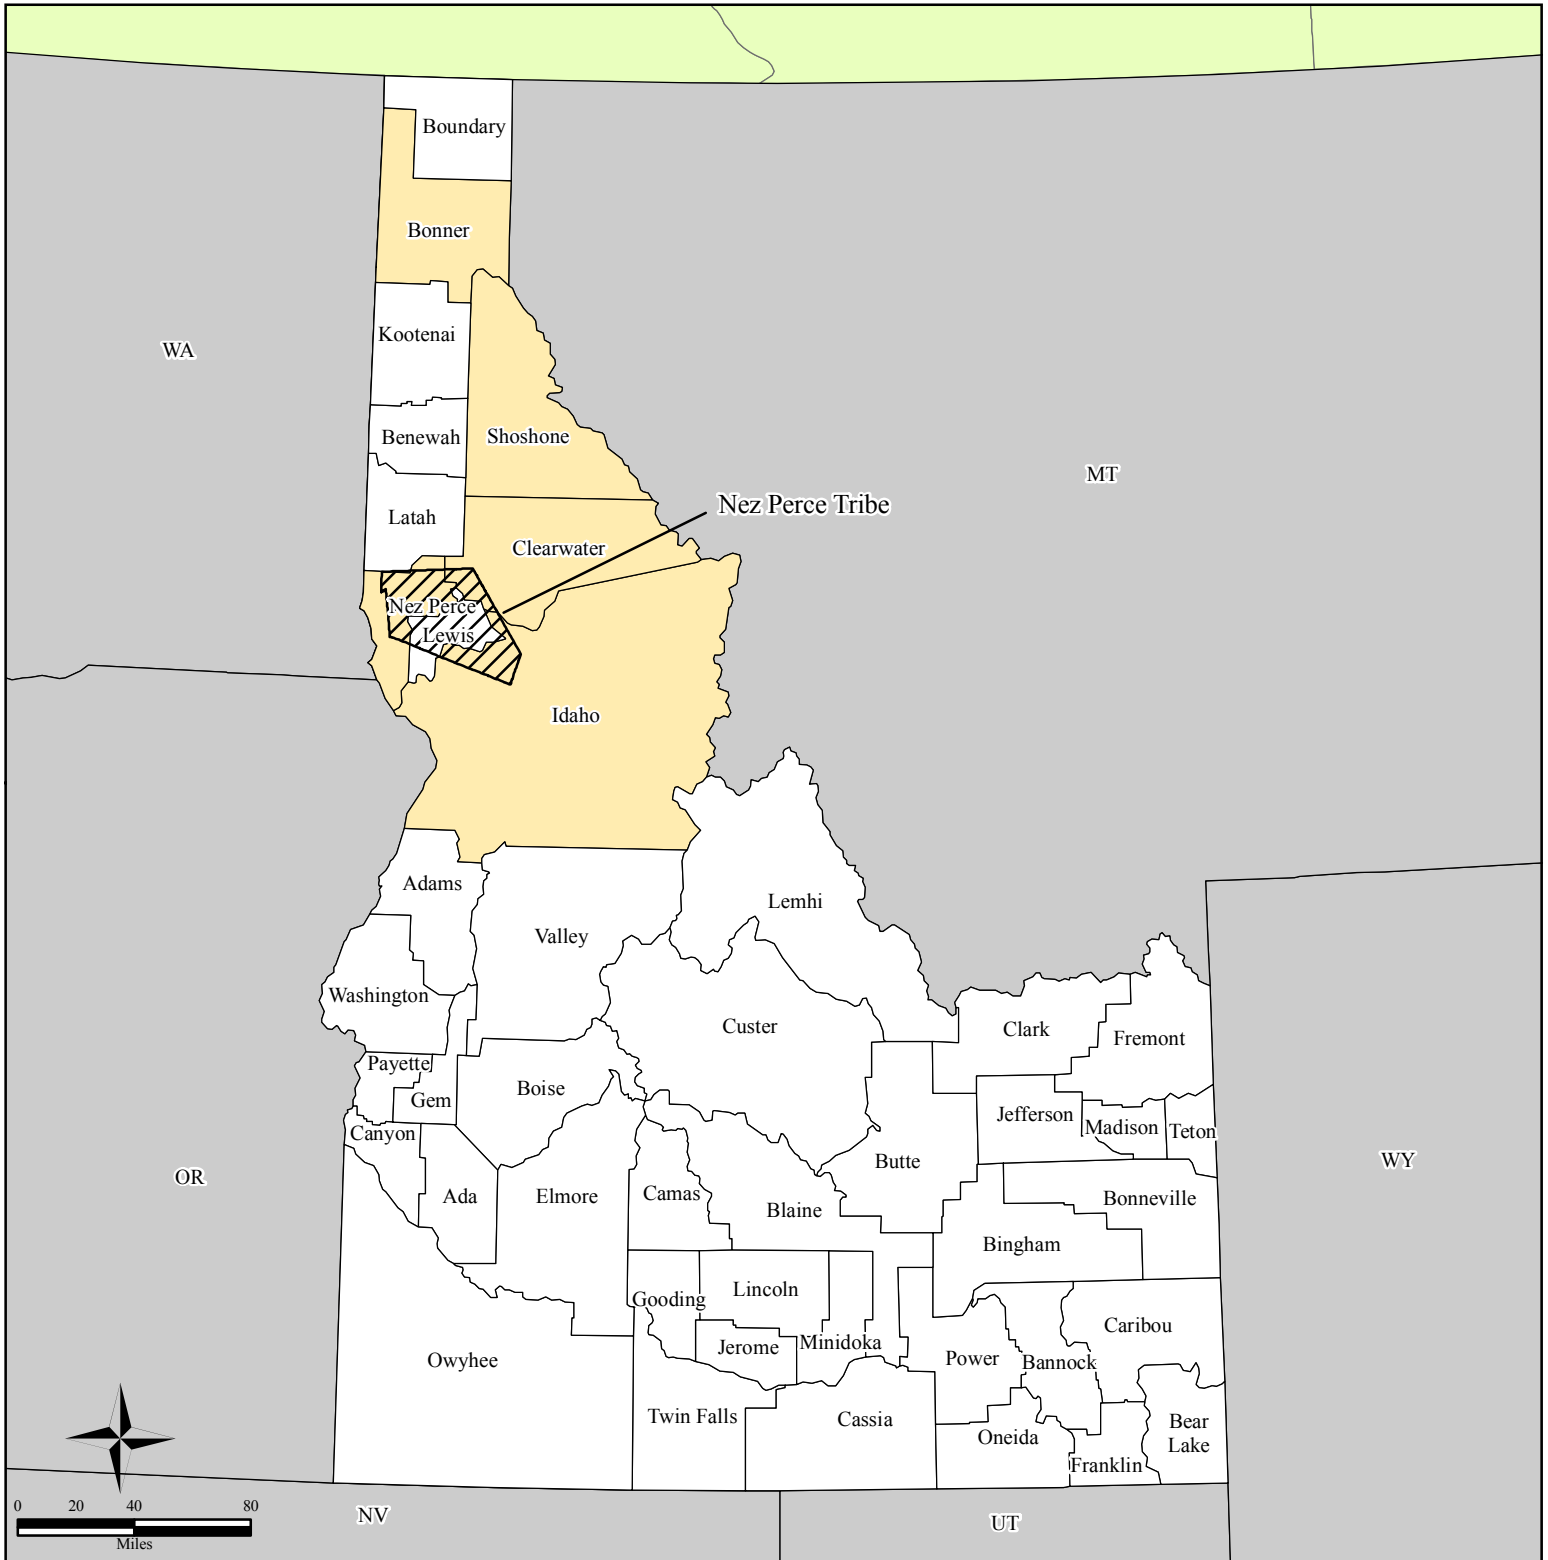

FEMA-1987-DR, Idaho

Disaster Declaration as of 05/20/2011

Location Map

Legend

- Designated Counties
- Public Assistance

All counties are eligible for Hazard Mitigation

*ITS Mapping & Analysis Center
Washington, DC
05/20/11 -- 3:19 PM EDT*