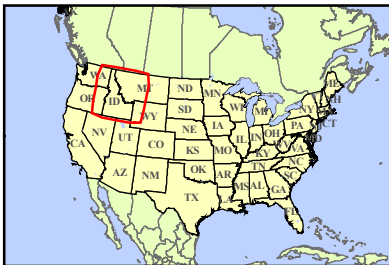

FEMA-1987-DR, Idaho

Disaster Declaration as of 05/20/2011

Location Map

Legend

- Designated Counties
- Public Assistance

All counties are eligible for Hazard Mitigation

*ITS Mapping & Analysis Center
Washington, DC
05/20/11 -- 3:19 PM EDT*