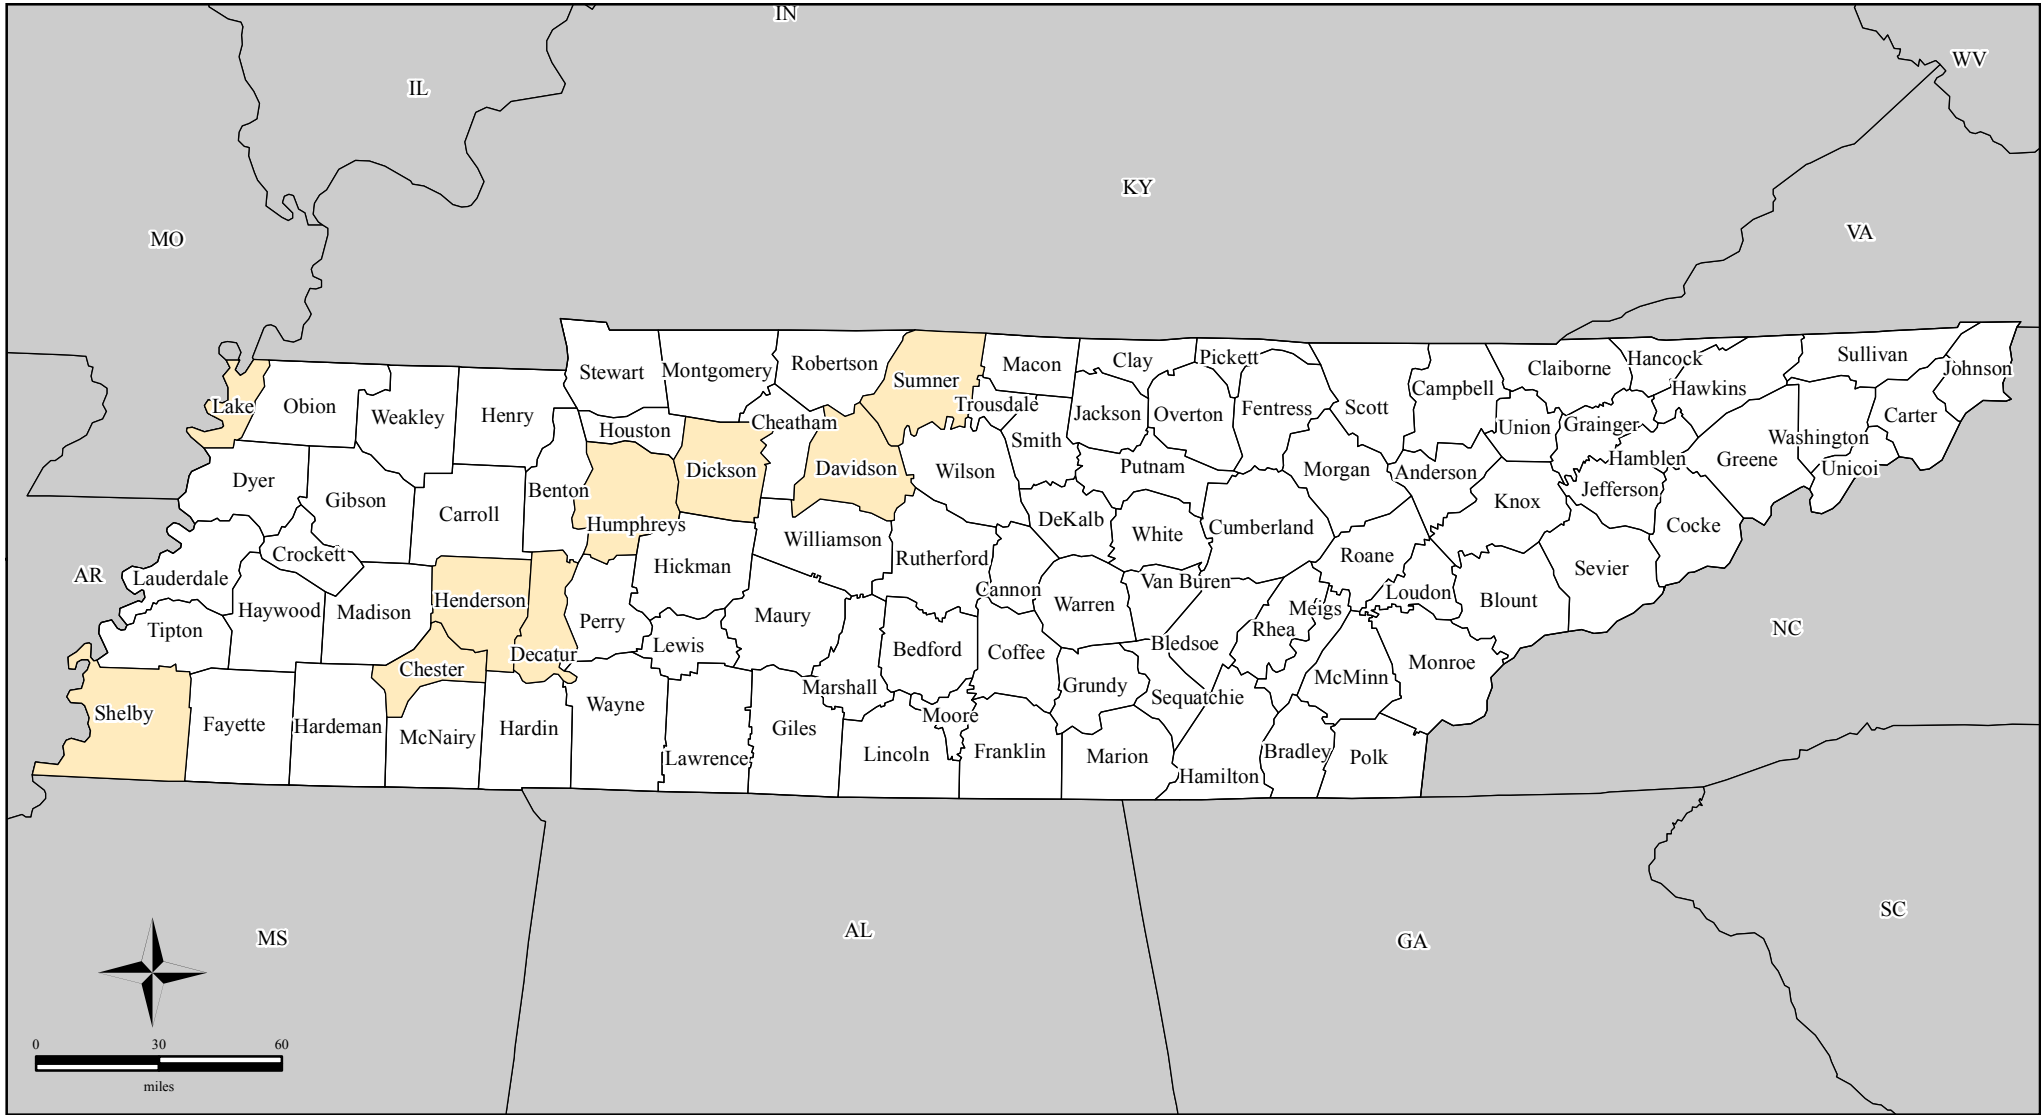

# FEMA-1978-DR, Tennessee

## Disaster Declaration as of 05/09/2011

### Location Map

*All counties in the State of Tennessee are eligible to apply for assistance under the Hazard Mitigation Grant Program.*

### Legend