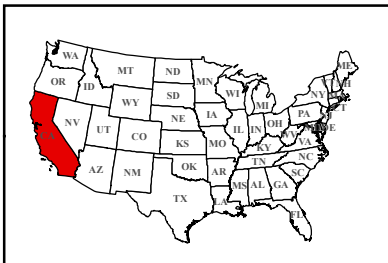

FEMA-1968-DR, California

Disaster Declaration as of 06/20/2011

Location Map

Legend

Designated Counties

- Public Assistance
- No Designation

All counties are eligible for Hazard Mitigation

FEMA